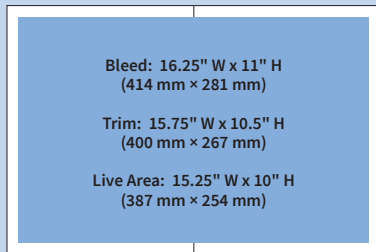

2 COLOR (STANDARD OR PROCESS)								
SPACE	1X	3X	6X	9X	12X	18X	24X	36X
Full Page	\$4,870	\$4,430	\$4,225	\$4,090	\$3,990	\$3,775	\$3,615	\$3,430
2/3 Page	3,990	3,755	3,666	3,615	3,565	3,455	3,404	3,244
Island	3,990	3,755	3,666	3,615	3,565	3,455	3,404	3,244
1/2 Page	2,975	2,820	2,765	2,660	2,605	2,500	2,425	2,375
1/3 Page	2,695	2,500	2,365	2,235	2,160	2,125	2,050	2,000
1/4 Page	1,975	1,915	1,815	1,760	1,710	1,680	1,630	1,590
1/8 Page	1,445	1,410	1,380	1,330	1,300	1,285	1,270	1,290

### CLASSIFIED ADVERTISING:

Size: 3.25"W x 1.5"H ..... \$250 per/1.5" H

## PF MAGAZINE AD SPECIFICATIONS AND SIZES

2-Page Spread

Full Page

2/3 Page (Vert)  
 4.375" W x 9.125" H (111 mm x 232 mm)

1/2 Page (Vert)  
 3.25" W x 9.125" H (83 mm x 232 mm)

Island  
 4.375" W x 6.875" H (111 mm x 175 mm)

1/2 Page (Horz)  
 6.875" W x 4.375" H (175 mm x 111 mm)

1/3 Page (Vert)  
 2.25" W x 9.125" H (57 mm x 232 mm)

1/3 Page (Horz)  
 6.875" W x 3" H (175 mm x 76 mm)

1/4 Page (Horz)  
 6.875" W x 2.25" H (175 mm x 57 mm)